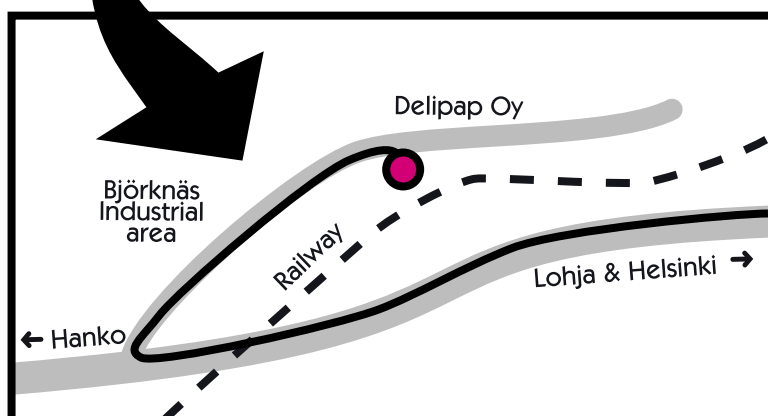

Welcome to Delipap Oy

From Helsinki-Vantaa airport to Veikkola:

- Ring III West (Länteen)
- Motorway E-18 towards Turku (faster than the old Turku main road which exits first)
- Veikkola exit
- left after exit (to Bemböle)
- left by Delipap Oy

Continue on E-18 to Tammissaari:

- Motorway E-18 to Lohja
- From Lohja the road continues as no. 25
- At Tammissaari turn right to Björknäs (after going under the railway bridge)
- right by Delipap Oy

Address:
Teollisuustie 19
02880 Veikkola
Tel: +358 (0)9 260 620
Fax: +358 (0)9 2606 2231