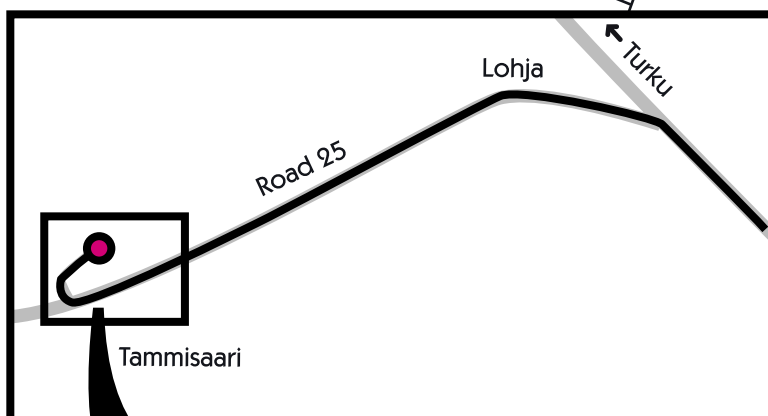

Welcome to Delipap Oy

From Helsinki-Vantaa airport to Veikkola:

- Ring III West (Länteen)
- Motorway E-18 towards Turku (faster than the old Turku main road which exits first)
- Veikkola exit
- left after exit (to Bemböle)
- left by Delipap Oy

Continue on E-18 to Tammissaari:

- Motorway E-18 to Lohja
- From Lohja the road continues as no. 25
- At Tammissaari turn right to Björknäs (after going under the railway bridge)
- right by Delipap Oy

Address:
Teollisuustie 19
02880 Veikkola
Tel: +358 (0)9 260 620
Fax: +358 (0)9 2606 2231