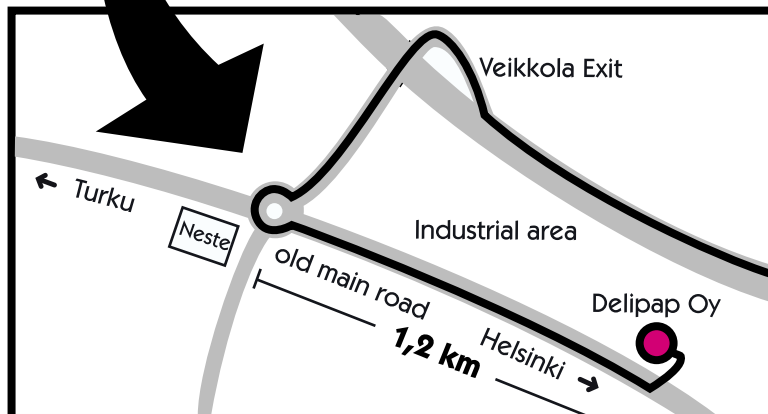

Welcome to Delipap Oy

From Helsinki-Vantaa airport to Veikkola:

- Ring III West (Länteen)
- Motorway E-18 towards Turku (faster than the old Turku main road which exits first)
- Veikkola exit
- left after exit (to Bemböle)
- left by Delipap Oy

Continue on E-18 to Tammissaari:

- Motorway E-18 to Lohja
- From Lohja the road continues as no. 25
- At Tammissaari turn right to Björknäs (after going under the railway bridge)
- right by Delipap Oy

Address:
Teollisuustie 19
02880 Veikkola
Tel: +358 (0)9 260 620
Fax: +358 (0)9 2606 2231