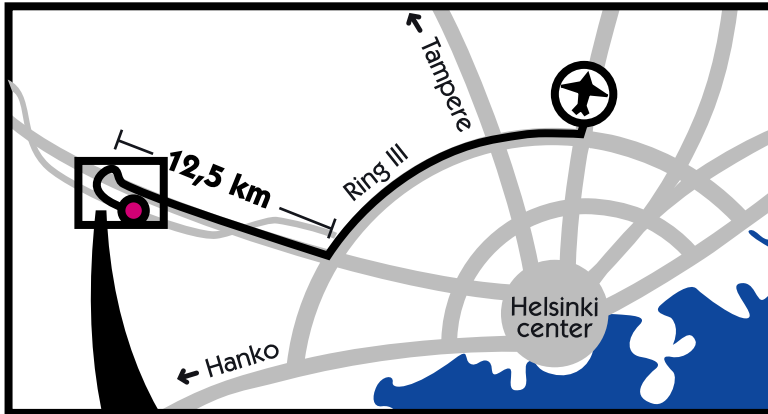

Welcome to Delipap Oy

From Helsinki-Vantaa airport to Veikkola:

- Ring III West (Länteen)
- Motorway E-18 towards Turku (faster than the old Turku main road which exits first)
- Veikkola exit
- left after exit (to Bemböle)
- left by Delipap Oy

Continue on E-18 to Tammissaari:

- Motorway E-18 to Lohja
- From Lohja the road continues as no. 25
- At Tammissaari turn right to Björknäs (after going under the railway bridge)
- right by Delipap Oy

Address:
Teollisuustie 19
02880 Veikkola
Tel: +358 (0)9 260 620
Fax: +358 (0)9 2606 2231