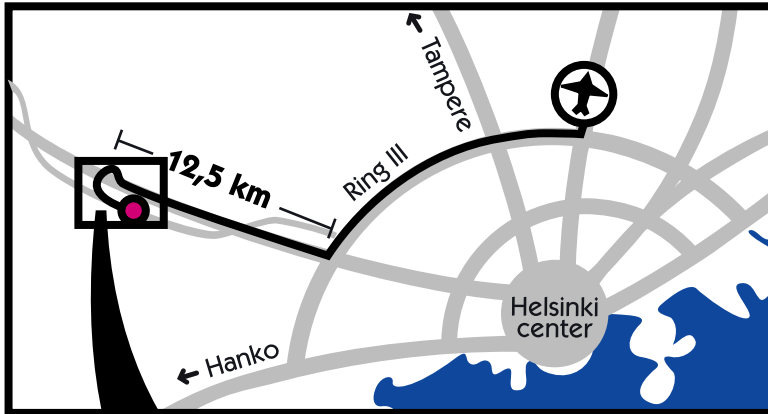

## From Helsinki-Vantaa airport to Veikkola:

- Ring III West (Länteen)
- Motorway E-18 towards Turku (faster than the old Turku main road which exits first)
- Veikkola exit
- left after exit (to Bemböle)
- left by Delipap Oy

## Continue on E-18 to Tammisaari:

- Motorway E-18 to Lohja
- From Lohja the road continues as no. 25
- At Tammisaari turn right to Björknäs (after going under the railway bridge)
- right by Delipap Oy