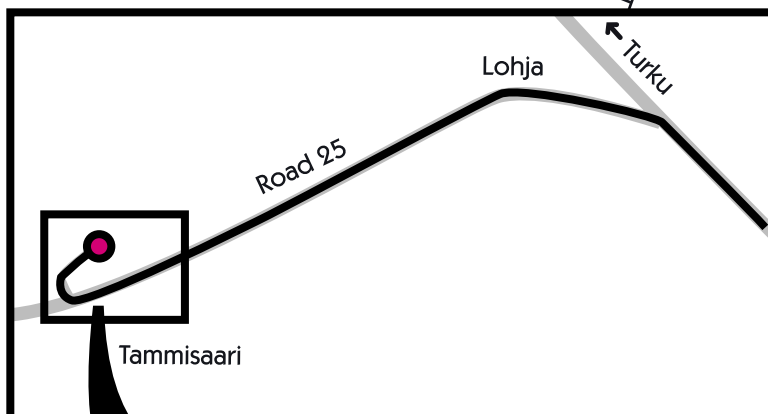

## From Helsinki-Vantaa airport to Veikkola:

- Ring III West (Länteen)
- Motorway E-18 towards Turku (faster than the old Turku main road which exits first)
- Veikkola exit
- left after exit (to Bemböle)
- left by Delipap Oy

## Continue on E-18 to Tammisaari:

- Motorway E-18 to Lohja
- From Lohja the road continues as no. 25
- At Tammisaari turn right to Björknäs (after going under the railway bridge)
- right by Delipap Oy