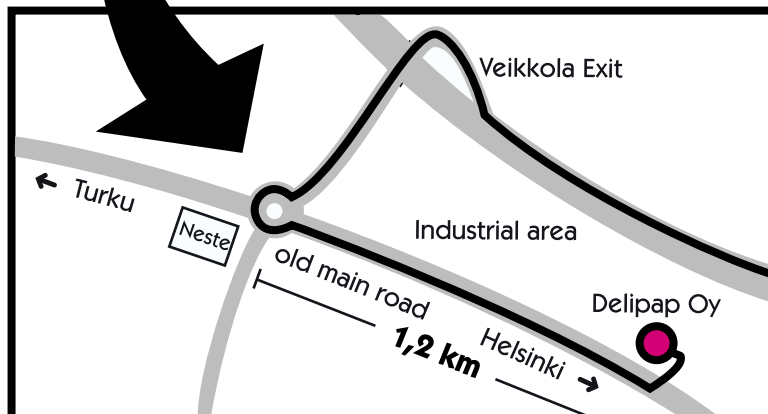

## From Helsinki-Vantaa airport to Veikkola:

- Ring III West (Länteen)
- Motorway E-18 towards Turku (faster than the old Turku main road which exits first)
- Veikkola exit
- left after exit (to Bemböle)
- left by Delipap Oy

## Continue on E-18 to Tammisaari:

- Motorway E-18 to Lohja
- From Lohja the road continues as no. 25
- At Tammisaari turn right to Björknäs (after going under the railway bridge)
- right by Delipap Oy